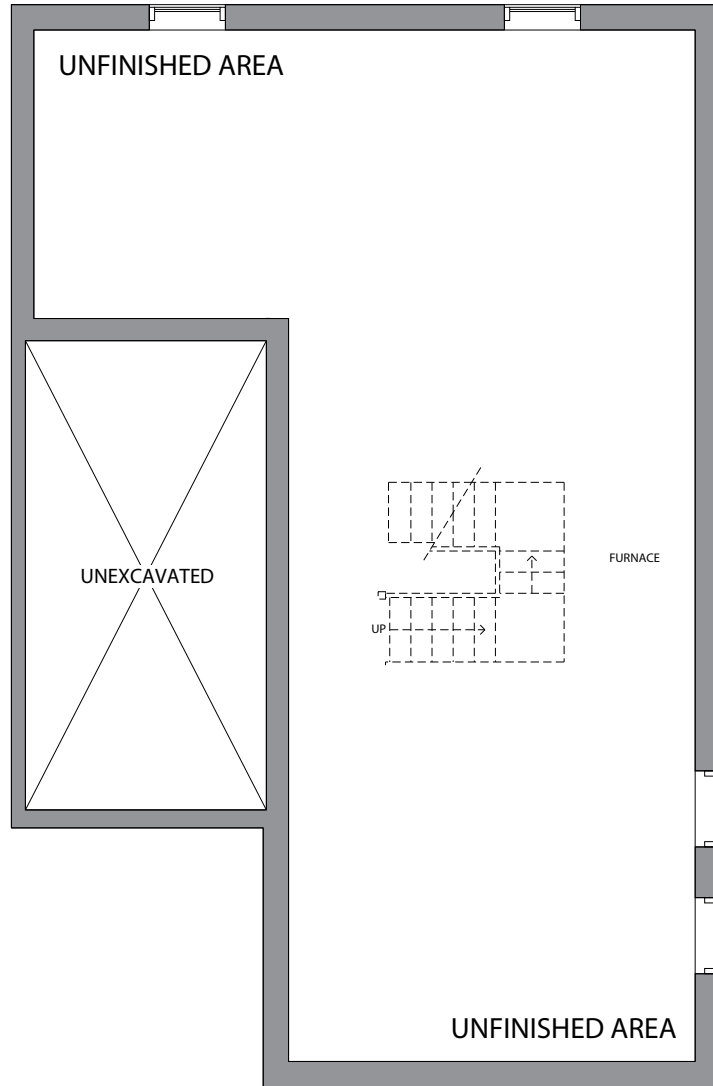

# The INVERMARA

1417 SQUARE FEET

Basement

Main Floor  
903 Sq. Ft.

Loft  
514 Sq. Ft.

Plans and specifications are subject to change without notice. E & O. E.  
Actual usable floor space may vary from the stated area. June 2020