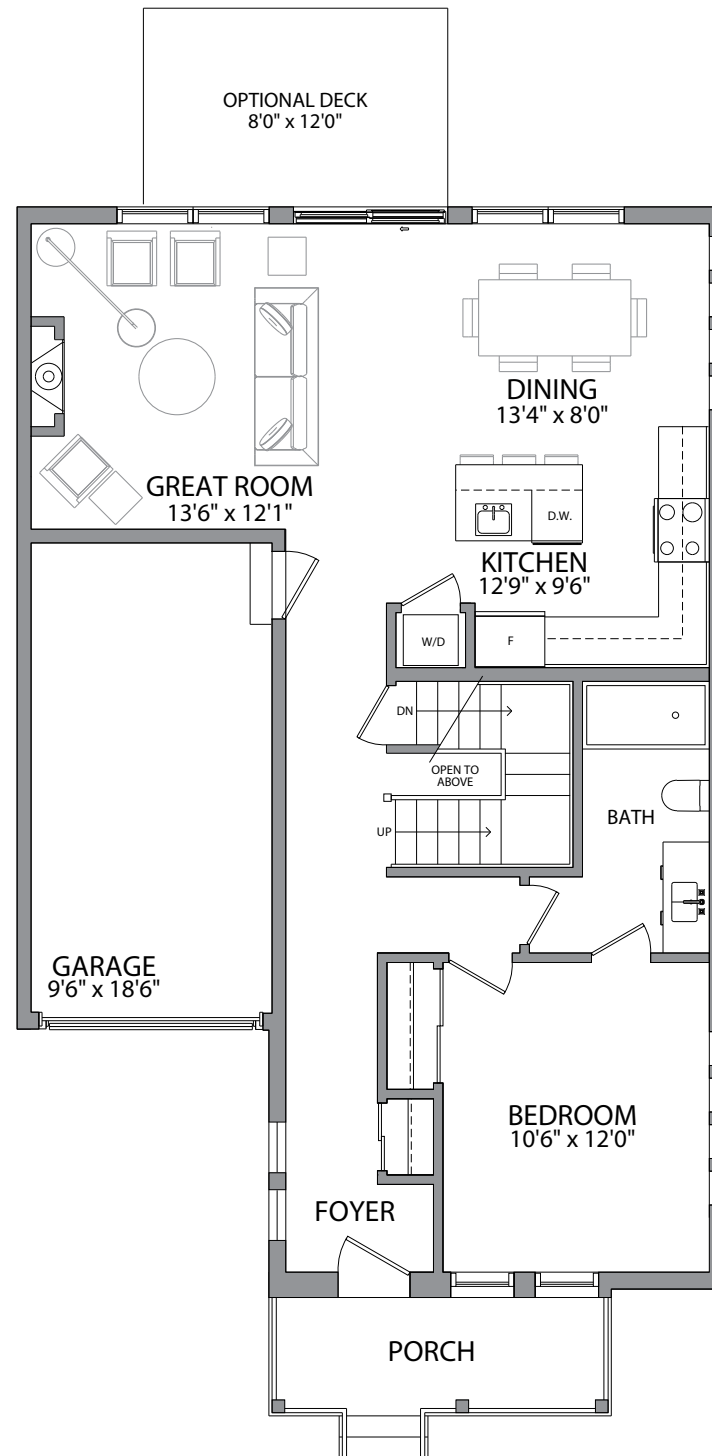

# The INVERMARA

1417 SQUARE FEET

Basement

Main Floor  
903 Sq. Ft.

Loft  
514 Sq. Ft.

Plans and specifications are subject to change without notice. E & O. E.  
Actual usable floor space may vary from the stated area. June 2020