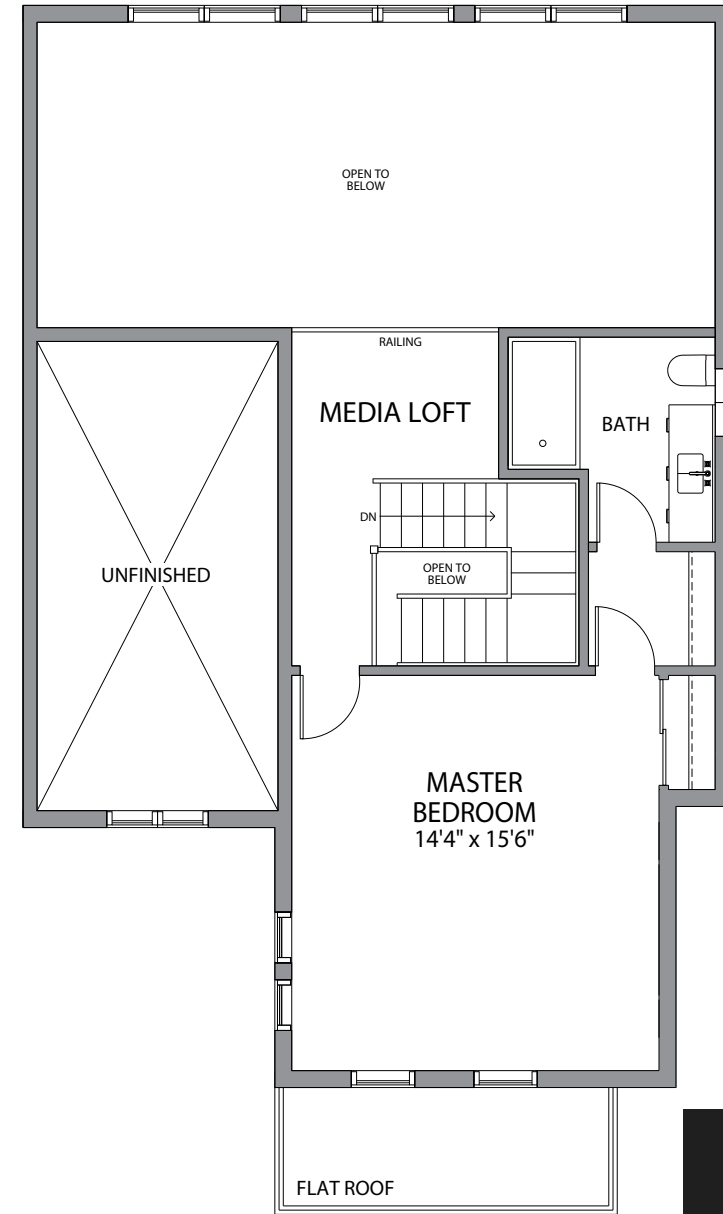

# The INVERMARA

1417 SQUARE FEET

Basement

Main Floor  
903 Sq. Ft.

Loft  
514 Sq. Ft.

Plans and specifications are subject to change without notice. E & O. E.  
Actual usable floor space may vary from the stated area. June 2020